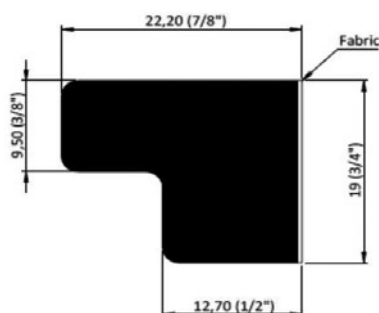

Billard Band KLEMATCH® P13

L profile made of natural rubber.

Dimensional data	
Available nominal lengths	0,95 m 1,85 m
Dimensions	see above drawing
Technical data	
Hardness Shore A	43 +/- 3
Rebound (according to DIN 53512)	75% +/- 5%
Rebound resilience of the end	75% +/- 5%

KLEMATCH® Billiard cushions standard packing: packaging of six identical lengths. For specific length, packing or any other requirement please contact us!

DESIGN-DEVELOPMENT-PRODUCTION

Usine des Caillots
58302 DECIZE - France
www.anvisgroup.com