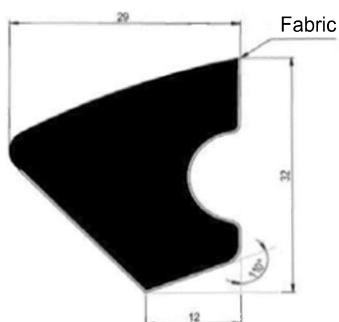

Billard Band KLEMATCH® P37

Quadrangular profile made of natural grey rubber available in two versions.

KLEMATCH® P37
 » covered with raw fabric
 on three sides
 » recommended for Deluxe
 and competition models

KLEMATCH® P37 ST
 » without raw fabric cover
 » recommended for
 leisure billiard tables

	KLEMATCH® P37		KLEMATCH® P37ST	
Dimensional data				
Available nominal lengths	1,90 m	2,60 m	1,70 m	
	2,10 m	2,70 m	1,90 m	
	2,30 m	2,85 m	2,10 m	
	2,50 m	3,00 m	2,30 m	
	2,55 m		2,50 m	
Dimensions	see above drawing		see above drawing	
Technical data				
Hardness Shore A	43 + 3		43 + 3	
Rebound (according to DIN 53512)	75% + 5%		75% + 5%	
Rebound resilience of the end product (according to manufacturer's method)	75% + 5%		75% + 5%	

KLEMATCH® Billiard cushions standard packing: packaging of six identical lengths. For specific length, packing or any other requirement please contact us!

DESIGN-DEVELOPMENT-PRODUCTION

anvis
 Usine des Caillots
 58302 DECIZE - France
www.anvisgroup.com