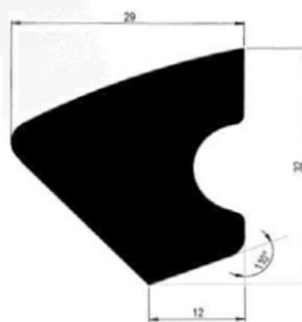

Billard Band KLEMATCH® P37

Quadrangular profile made of natural grey rubber available in two versions.

KLEMATCH® P37
 » covered with raw fabric
 on three sides
 » recommended for Deluxe
 and competition models

KLEMATCH® P37 ST
 » without raw fabric cover
 » recommended for
 leisure billiard tables

	KLEMATCH® P37		KLEMATCH® P37ST	
Dimensional data				
Available nominal lengths	1,90 m	2,60 m	1,70 m	
	2,10 m	2,70 m	1,90 m	
	2,30 m	2,85 m	2,10 m	
	2,50 m	3,00 m	2,30 m	
	2,55 m		2,50 m	
Dimensions	see above drawing		see above drawing	
Technical data				
Hardness Shore A	43 + 3		43 + 3	
Rebound (according to DIN 53512)	75% + 5%		75% + 5%	
Rebound resilience of the end product (according to manufacturer's method)	75% + 5%		75% + 5%	

KLEMATCH® Billiard cushions standard packing: packaging of six identical lengths. For specific length, packing or any other requirement please contact us!

DESIGN-DEVELOPMENT-PRODUCTION

anvis
 Usine des Caillots
 58302 DECIZE - France
www.anvisgroup.com