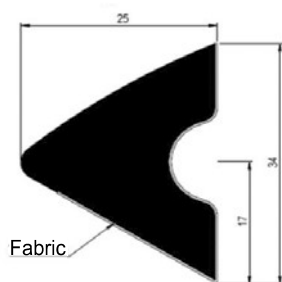

Billard Band KLEMATCH® P59

Triangular profile made of natural grey rubber available in two versions.

KLEMATCH® P59
 » covered with raw fabric on three sides
 » recommended for Deluxe and competition models

KLEMATCH® P59 ST
 » without raw fabric cover
 » recommended for leisure billiard tables

	KLEMATCH® P59	KLEMATCH® P59ST
Dimensional data		
Available nominal lengths	2,50 m 2,54 m 2,85 m 3,00 m	2,54 m
Dimensions	see above drawing	see above drawing
Technical data		
Hardness Shore A	43 + 3	43 + 3
Rebound (according to DIN53512)	75% + 5%	75% + 5%
Rebound resilience of the end product (according to manufacturer's method)	75% + 5%	75% + 5%

KLEMATCH® Billiard cushions standard packing: packaging of six identical lengths. For specific length, packing or any other requirement please contact us!

DESIGN-DEVELOPMENT-PRODUCTION

anvis

Usine des Caillots
 58302 DECIZE - France
www.anvisgroup.com