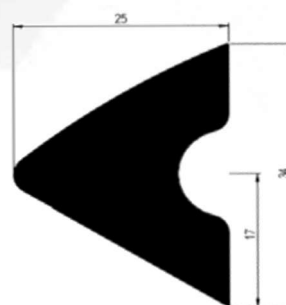

Billard Band KLEMATCH® P59

Triangular profile made of natural grey rubber available in two versions.

KLEMATCH® P59
 » covered with raw fabric on three sides
 » recommended for Deluxe and competition models

KLEMATCH® P59 ST
 » without raw fabric cover
 » recommended for leisure billiard tables

	KLEMATCH® P59	KLEMATCH® P59ST
Dimensional data		
Available nominal lengths	2,50 m 2,54 m 2,85 m 3,00 m	2,54 m
Dimensions	see above drawing	see above drawing
Technical data		
Hardness Shore A	43 + 3	43 + 3
Rebound (according to DIN53512)	75% + 5%	75% + 5%
Rebound resilience of the end product (according to manufacturer's method)	75% + 5%	75% + 5%

KLEMATCH® Billiard cushions standard packing: packaging of six identical lengths. For specific length, packing or any other requirement please contact us!

DESIGN-DEVELOPMENT-PRODUCTION

anvis

Usine des Caillots
 58302 DECIZE - France
www.anvisgroup.com