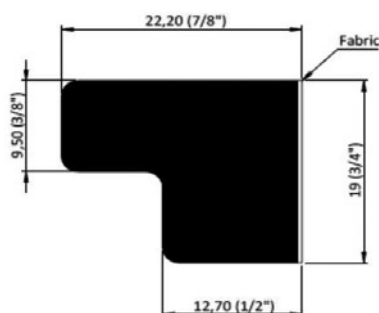

Billard Band KLEMATCH® P13

L profile made of natural rubber.

Dimensional data	
Available nominal lengths	0,95 m 1,85 m
Dimensions	see above drawing
Technical data	
Hardness Shore A	43 +/- 3
Rebound (according to DIN 53512)	75% +/- 5%
Rebound resilience of the end	75% +/- 5%

KLEMATCH® Billiard cushions standard packing: packaging of six identical lengths. For specific length, packing or any other requirement please contact us!

DESIGN-DEVELOPMENT-PRODUCTION

12 rue Henri Darcy – Z.A.C. du Four à Chaux
58300 DECIZE - France
www.anvisgroup.com