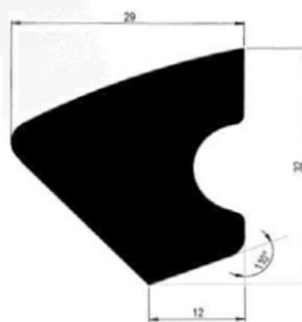

Billard Band KLEMATCH® P37

Quadrangular profile made of natural grey rubber available in two versions.

KLEMATCH® P37
 » covered with raw fabric
 on three sides
 » recommended for Deluxe
 and competition models

KLEMATCH® P37 ST
 » without raw fabric cover
 » recommended for
 leisure billiard tables

	KLEMATCH® P37		KLEMATCH® P37ST	
Dimensional data				
Available nominal lengths	1,90 m	2,60 m	1,70 m	
	2,10 m	2,70 m	1,90 m	
	2,30 m	2,85 m	2,10 m	
	2,50 m	3,00 m	2,30 m	
	2,55 m		2,50 m	
Dimensions	see above drawing		see above drawing	
Technical data				
Hardness Shore A	43 + 3		43 + 3	
Rebound (according to DIN 53512)	75% + 5%		75% + 5%	
Rebound resilience of the end product (according to manufacturer's method)	75% + 5%		75% + 5%	

KLEMATCH® Billiard cushions standard packing: packaging of six identical lengths. For specific length, packing or any other requirement please contact us!

DESIGN-DEVELOPMENT-PRODUCTION

12 rue Henri Darcy – Z.A.C. du Four à Chaux
 58300 DECIZE - France
www.anvisgroup.com