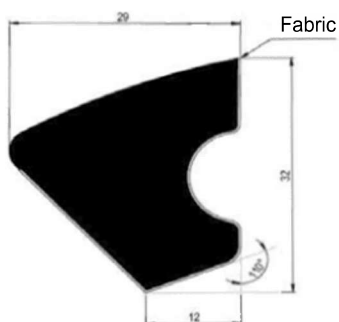

Billard Band KLEMATCH® P37

Quadrangular profile made of natural grey rubber available in two versions.

KLEMATCH® P37
 » covered with raw fabric
 on three sides
 » recommended for Deluxe
 and competition models

KLEMATCH® P37 ST
 » without raw fabric cover
 » recommended for
 leisure billiard tables

	KLEMATCH® P37		KLEMATCH® P37ST	
Dimensional data				
Available nominal lengths	1,90 m	2,60 m	1,70 m	
	2,10 m	2,70 m	1,90 m	
	2,30 m	2,85 m	2,10 m	
	2,50 m	3,00 m	2,30 m	
	2,55 m		2,50 m	
Dimensions	see above drawing		see above drawing	
Technical data				
Hardness Shore A	43 + 3		43 + 3	
Rebound (according to DIN 53512)	75% + 5%		75% + 5%	
Rebound resilience of the end product (according to manufacturer's method)	75% + 5%		75% + 5%	

KLEMATCH® Billiard cushions standard packing: packaging of six identical lengths. For specific length, packing or any other requirement please contact us!

DESIGN-DEVELOPMENT-PRODUCTION

12 rue Henri Darcy – Z.A.C. du Four à Chaux
 58300 DECIZE - France
www.anvisgroup.com