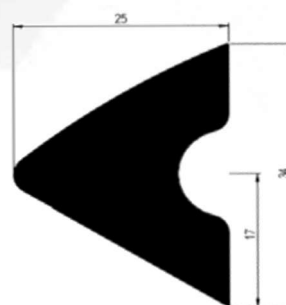

Billard Band KLEMATCH® P59

Triangular profile made of natural grey rubber available in two versions.

KLEMATCH® P59
 » covered with raw fabric on three sides
 » recommended for Deluxe and competition models

KLEMATCH® P59 ST
 » without raw fabric cover
 » recommended for leisure billiard tables

| | KLEMATCH® P59 | KLEMATCH® P59ST |
|--|--------------------------------------|-------------------|
| Dimensional data | | |
| Available nominal lengths | 2,50 m 2,54 m 2,85 m 3,00 m | 2,54 m |
| Dimensions | see above drawing | see above drawing |
| Technical data | | |
| Hardness Shore A | 43 + 3 | 43 + 3 |
| Rebound (according to DIN53512) | 75% + 5% | 75% + 5% |
| Rebound resilience of the end product (according to manufacturer's method) | 75% + 5% | 75% + 5% |

KLEMATCH® Billiard cushions standard packing: packaging of six identical lengths. For specific length, packing or any other requirement please contact us!

DESIGN-DEVELOPMENT-PRODUCTION

12 rue Henri Darcy – Z.A.C. du Four à Chaux
 58300 DECIZE - France
www.anvisgroup.com