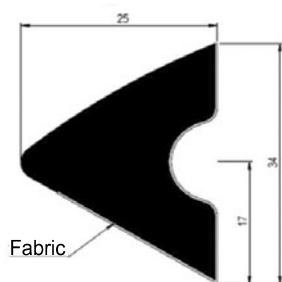

Billard Band KLEMATCH® P59

Triangular profile made of natural grey rubber available in two versions.

KLEMATCH® P59
 » covered with raw fabric on three sides
 » recommended for Deluxe and competition models

KLEMATCH® P59 ST
 » without raw fabric cover
 » recommended for leisure billiard tables

| | KLEMATCH® P59 | KLEMATCH® P59ST |
|--|--------------------------------------|-------------------|
| Dimensional data | | |
| Available nominal lengths | 2,50 m 2,54 m 2,85 m 3,00 m | 2,54 m |
| Dimensions | see above drawing | see above drawing |
| Technical data | | |
| Hardness Shore A | 43 + 3 | 43 + 3 |
| Rebound (according to DIN53512) | 75% + 5% | 75% + 5% |
| Rebound resilience of the end product (according to manufacturer's method) | 75% + 5% | 75% + 5% |

KLEMATCH® Billiard cushions standard packing: packaging of six identical lengths. For specific length, packing or any other requirement please contact us!

DESIGN-DEVELOPMENT-PRODUCTION

12 rue Henri Darcy – Z.A.C. du Four à Chaux
 58300 DECIZE - France
www.anvisgroup.com